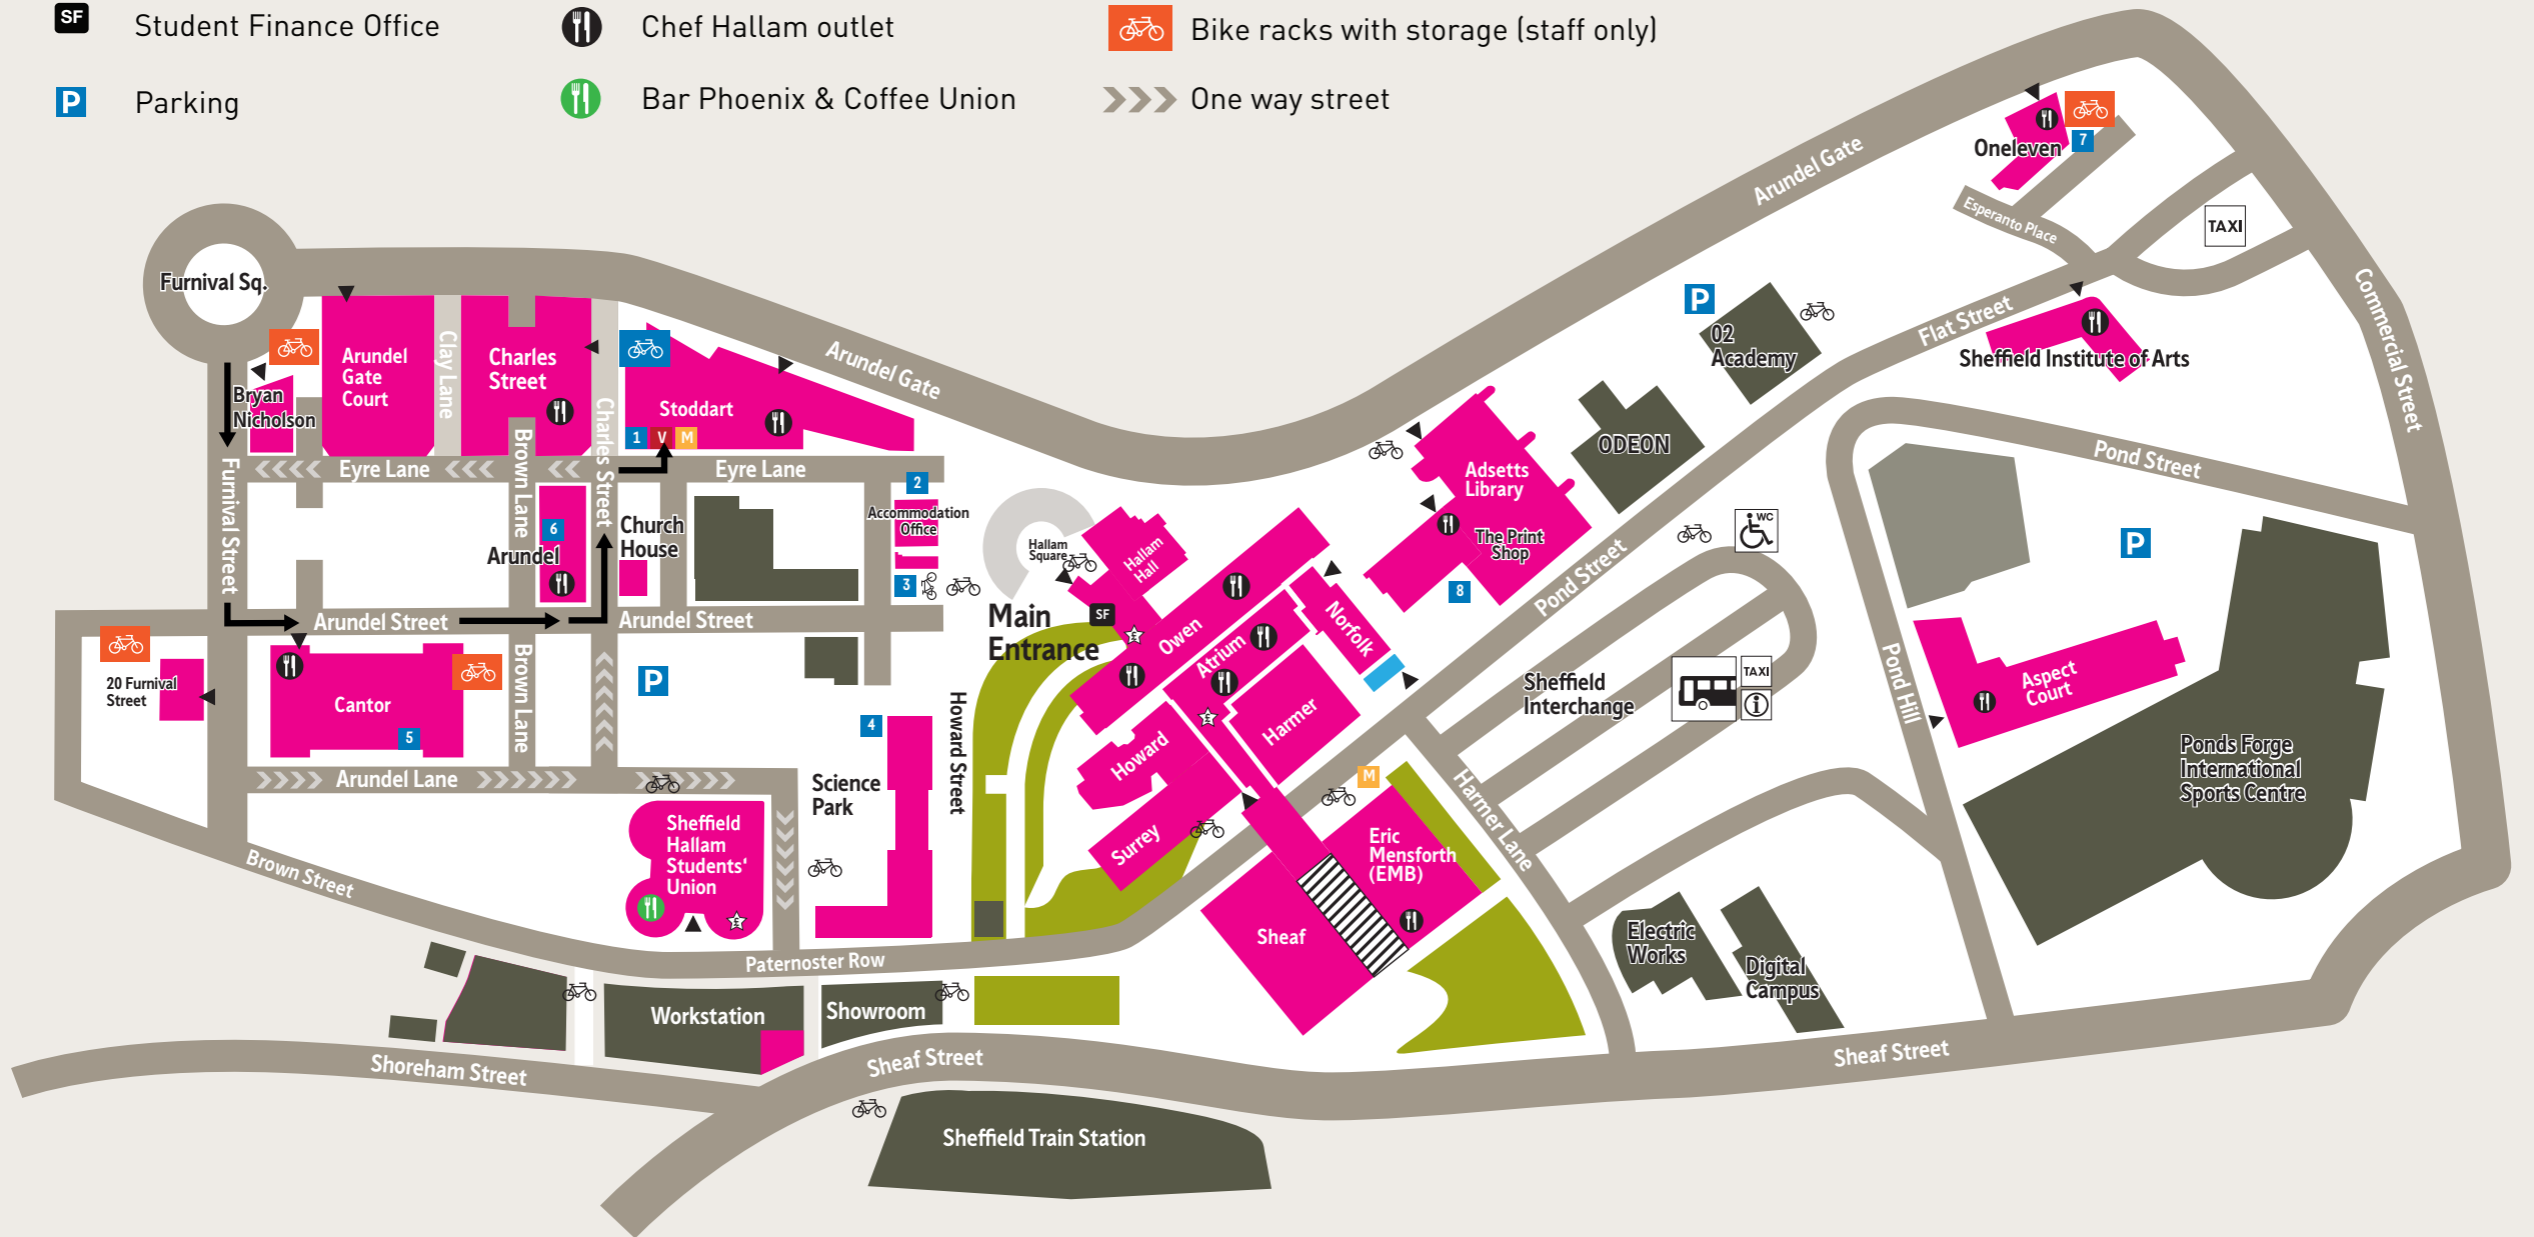

- ▼ Entrance to building
- ★ Cash point
- SF Student Finance Office
- P Parking
- University Buildings
- Sport Hallam facilities
- Chef Hallam outlet
- Bar Phoenix & Coffee Union
- Bike racks
- Bike racks with covered storage
- Bike racks with storage (staff only)
- One way street

**PARKING SPACES KEY** 1 V M

- 1 - Stoddart Building 55 spaces + 8 disabled
- 2 - 38/40 Howard Street 5 spaces
- 3 - Schofields 8 spaces + 1 disabled
- 4 - Science Park 88 spaces + 10 disabled
- 5 - Cantor Building (formally known as the Furnival Building) + 4 disabled
- 6 - Arundel + 3 disabled
- 7 - Oneleven 16 spaces + 1 disabled
- 8 - Pond Street 16 spaces + 1 disabled

- V - Stoddart Building Visitor car parking must be booked by a member of staff only. For information and the online booking form please follow this link: <https://staff.shu.ac.uk/fdr/fm/vpp.asp>
- M - Motorcycle points located outside the Eric Mensforth Building on Pond Street and underneath the Stoddart Building